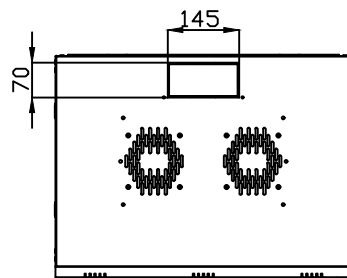

DN-19 16-U-EC (4016032221722)
DN-19 16-U-EC-SW (4016032257844)

Front View

Front View
Without the Door

Side View

Rear View

Bottom View

Top View

Opening Angle
Of Door

Isometric View