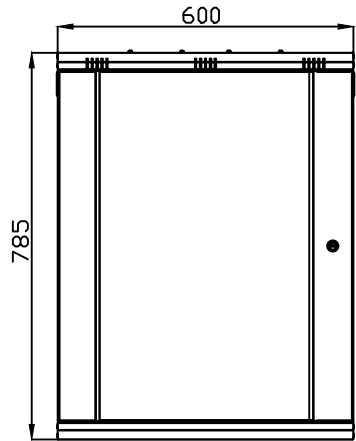

DN-19 16-U-EC (4016032221722)
DN-19 16-U-EC-SW (4016032257844)

Front View

Front View
Without the Door

Side View

Rear View

Bottom View

Top View

Opening Angle
Of Door

Isometric View