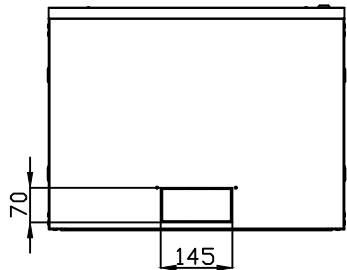

DN-19 16-U-EC (4016032221722)
DN-19 16-U-EC-SW (4016032257844)

Front View

Front View
Without the Door

Side View

Rear View

Bottom View

Top View

Opening Angle
Of Door

Isometric View